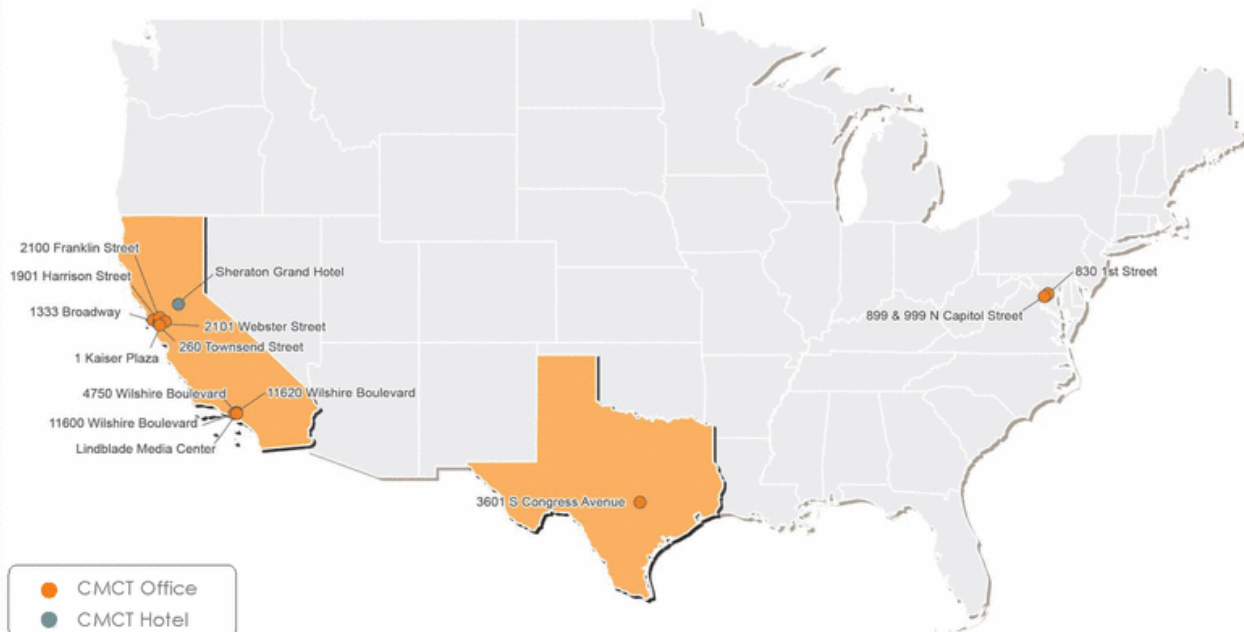

- INDEX
- CMCT GEOGRAPHY

NORTHERN CALIFORNIA

- 1 Kaiser Plaza
- 1333 Broadway
- 1901 Harrison
- 2100 Franklin
- 2101 Webster
- 260 Townsend
- Sheraton Grand Hotel

DISTRICT OF COLUMBIA

- 830 1st Street
- 899 North Capitol
- 999 North Capitol

SOUTHERN CALIFORNIA

- 11600 & 11620 Wilshire
- 4750 Wilshire Boulevard
- Lindblade Media Center

TEXAS

- 3601 S Congress Avenue

Note: Excludes 4200 Scotland Street which is held for sale as of October 24, 2017. 3601 South Congress Avenue and Lindblade Media Center are each shown as one property but consist of 10 and 3 buildings, respectively.

- INDEX
- CMCT GEOGRAPHY

NORTHERN CALIFORNIA

- 1 Kaiser Plaza
- 1333 Broadway
- 1901 Harrison
- 2100 Franklin
- 2101 Webster
- 260 Townsend
- Sheraton Grand Hotel

DISTRICT OF COLUMBIA

- 830 1st Street
- 899 North Capitol
- 999 North Capitol

SOUTHERN CALIFORNIA

- 11600 & 11620 Wilshire
- 4750 Wilshire Boulevard
- Lindblade Media Center